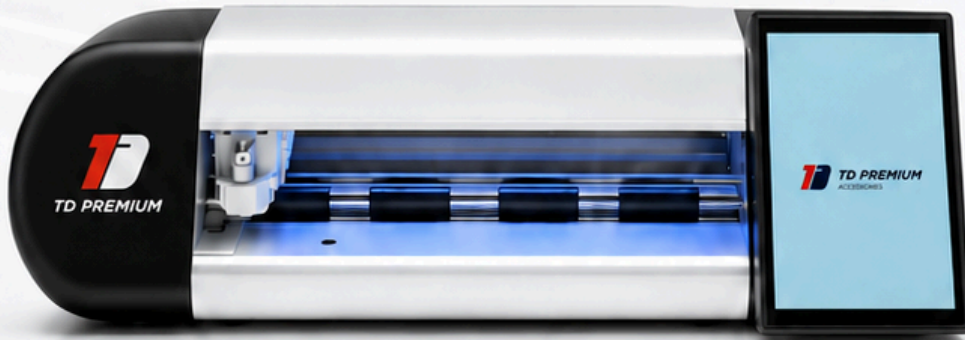

SMART FILM & LEATHER CUTTING SOLUTION

Precision cutting for screen protectors, full-body films, and custom leather back skins.